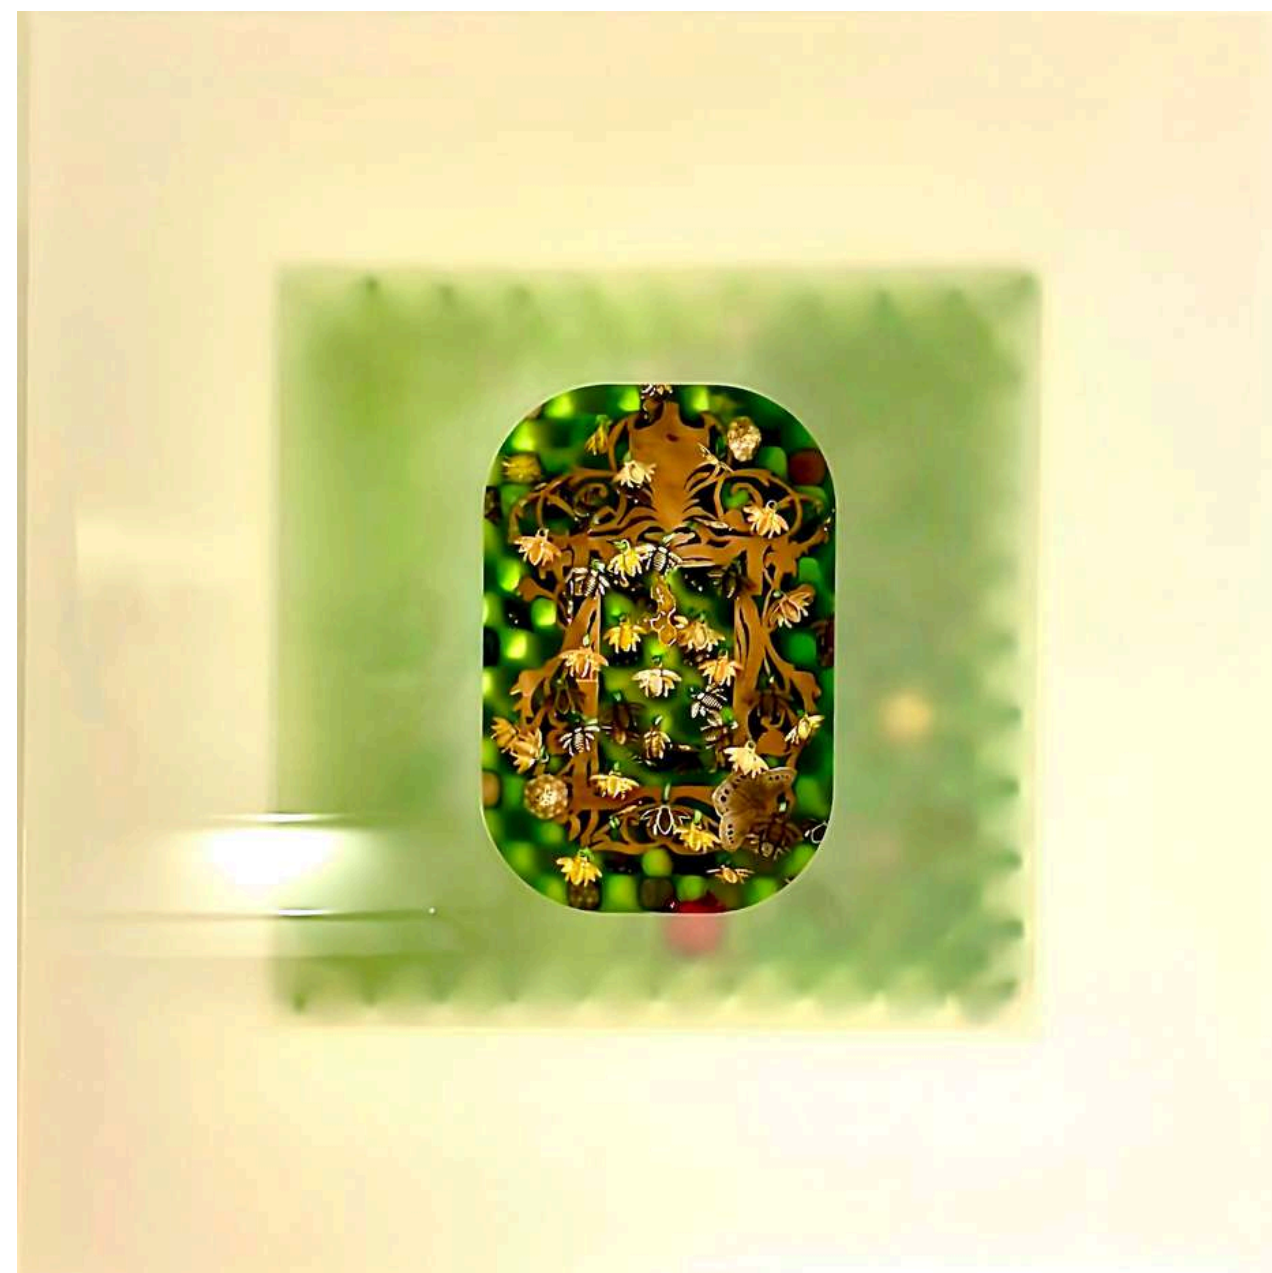

COLLOCAZIONE BAR

SALA
COLLAZIONE
& BOLLÉ

Bolle 1

little dots who want to remember and make
a welcome to the wellness are

Hand made watercolors
Dimension: 90 cm di diametro

€ 1.000,00

Bolle 1

little dots who want to remember and make a welcome to the wellness are